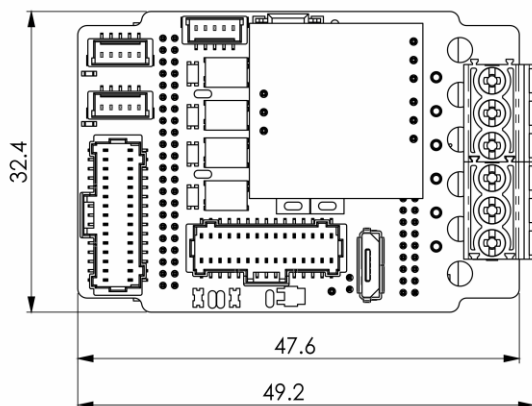

**Dimensions
(mm (in))**

EtherCAT
version with
vertical power
connector (No
heatsink)

49.4 x 32.4 x
36.3 mm (1.95"
x 1.28" x 1.43")

P-SOLTWI-166B

**Dimensions
(mm (in))**

EtherCAT
version with
horizontal
power
connector
(No heatsink)

49.2 x 32.4 x
26.8 mm (1.94"
x 1.28" x 1.06")

		Dimensions (mm (in))
<p>EtherCAT version with wires to power supply and motor (No heatsink)</p>	<p>4 x M2</p> <p>25.6</p> <p>30.6</p> <p>18.2</p> <p>24.6</p> <p>32.4</p> <p>47.6</p> <p>P-SOLTWI-167B</p>	<p>47.6 x 32.4 x 24.0 mm (1.87" x 1.28" x 0.95")</p>

**Dimensions
(mm (in))**

EtherCAT
version with
wires to power
supply and
motor(with
heatsink)

47.6 x 41.3 x
28.0 mm (1.87"
x 1.63" x 1.10")

**Dimensions
(mm (in))**

EtherCAT
version with
horizontal
power
connector (
with heatsink)

P-SOLTWI-168B

49.2 x 41.3 x
30.8 mm (1.94"
x 1.63" x 1.21")

**Dimensions
(mm (in))**

EtherCAT
version with
vertical power
connector (with
heatsink)

P-SOLTWI-169B

49.4 x 41.3 x
40.3 mm (1.95"
x 1.63" x 1.59")