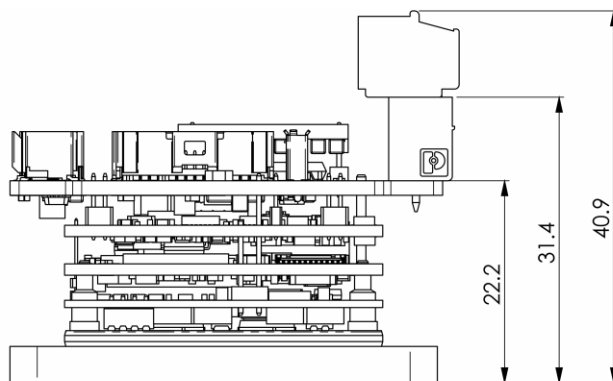

49.2 x 32.4 x
26.8 mm (1.94"
x 1.28" x 1.06")

		Dimensions (mm (in))
<p>EtherCAT version with wires to power supply and motor (No heatsink)</p>	<p>4 x M2</p> <p>25.6</p> <p>30.6</p> <p>18.2</p> <p>24.6</p> <p>32.4</p> <p>47.6</p> <p>P-SOLTWI-167B</p>	<p>47.6 x 32.4 x 24.0 mm (1.87" x 1.28" x 0.95")</p>

**Dimensions
(mm (in))**

EtherCAT
version with
wires to power
supply and
motor(with
heatsink)

47.6 x 41.3 x
28.0 mm (1.87"
x 1.63" x 1.10")

**Dimensions
(mm (in))**

EtherCAT
version with
horizontal
power
connector (
with heatsink)

P-SOLTWI-168B

49.2 x 41.3 x
30.8 mm (1.94"
x 1.63" x 1.21")

**Dimensions
(mm (in))**

EtherCAT
version with
vertical power
connector (with
heatsink)

P-SOLTWI-169B

49.4 x 41.3 x
40.3 mm (1.95"
x 1.63" x 1.59")

**Dimensions
(mm (in))**

Safe IO –
EtherCAT
version with
wires to power
supply and
motor (No
heatsink)

P-SOLTWI-SAFEIO-191A

47.4 x 37.9 x
24.8 mm (1.87"
x 1.49" x 0.98")

		Dimensions (mm (in))
<p>Safe IO – EtherCAT version with horizontal power connector (No heatsink)</p>		<p>47.4 x 37.9 x 26.8 mm (1.87" x 1.49" x 1.06")</p>
P-SOLTIW-SAFEIO-190A		