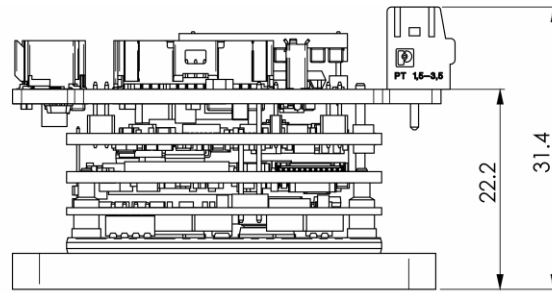

49.2 x 32.4 x
26.8 mm (1.94"
x 1.28" x 1.06")

		Dimensions (mm (in))
<p>EtherCAT version with wires to power supply and motor (No heatsink)</p>	<p>4 x M2</p> <p>25.6</p> <p>30.6</p> <p>18.2</p> <p>24.6</p> <p>32.4</p> <p>47.6</p> <p>P-SOLTWI-167B</p>	<p>47.6 x 32.4 x 24.0 mm (1.87" x 1.28" x 0.95")</p>

**Dimensions
(mm (in))**

EtherCAT
version with
wires to power
supply and
motor(with
heatsink)

47.6 x 41.3 x
28.0 mm (1.87"
x 1.63" x 1.10")

**Dimensions
(mm (in))**

EtherCAT
version with
horizontal
power
connector (
with heatsink)

P-SOLTWI-168B

49.2 x 41.3 x
30.8 mm (1.94"
x 1.63" x 1.21")

**Dimensions
(mm (in))**

EtherCAT
version with
vertical power
connector (with
heatsink)

P-SOLTWI-169B

49.4 x 41.3 x
40.3 mm (1.95"
x 1.63" x 1.59")

**Dimensions
(mm (in))**

Safe IO –
EtherCAT
version with
wires to power
supply and
motor (No
heatsink)

P-SOLTWI-SAFEIO-191A

47.4 x 37.9 x
24.8 mm (1.87"
x 1.49" x 0.98")

		Dimensions (mm (in))
<p>Safe IO – EtherCAT version with horizontal power connector (No heatsink)</p>		<p>47.4 x 37.9 x 26.8 mm (1.87" x 1.49" x 1.06")</p>
P-SOLTIW-SAFEIO-190A		