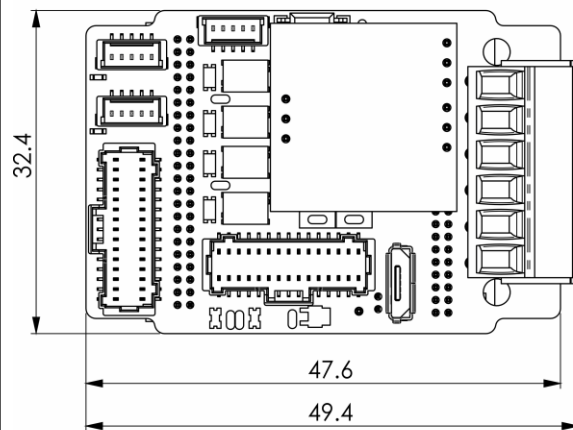

**Dimensions
(mm (in))**

EtherCAT
version with
vertical power
connector (No
heatsink)

49.4 x 32.4 x
36.3 mm (1.95"
x 1.28" x 1.43")

P-SOLTWI-166B

**Dimensions
(mm (in))**

EtherCAT
version with
horizontal
power
connector
(No heatsink)

49.2 x 32.4 x
26.8 mm (1.94"
x 1.28" x 1.06")

		Dimensions (mm (in))
<p>EtherCAT version with wires to power supply and motor (No heatsink)</p>	<p>4 x M2</p> <p>25.6</p> <p>30.6</p> <p>18.2</p> <p>24.6</p> <p>32.4</p> <p>47.6</p> <p>P-SOLTWI-167B</p>	<p>47.6 x 32.4 x 24.0 mm (1.87" x 1.28" x 0.95")</p>

**Dimensions
(mm (in))**

EtherCAT
version with
wires to power
supply and
motor(with
heatsink)

47.6 x 41.3 x
28.0 mm (1.87"
x 1.63" x 1.10")

**Dimensions
(mm (in))**

EtherCAT
version with
horizontal
power
connector (
with heatsink)

P-SOLTWI-168B

49.2 x 41.3 x
30.8 mm (1.94"
x 1.63" x 1.21")

**Dimensions
(mm (in))**

EtherCAT
version with
vertical power
connector (with
heatsink)

P-SOLTWI-169B

49.4 x 41.3 x
40.3 mm (1.95"
x 1.63" x 1.59")