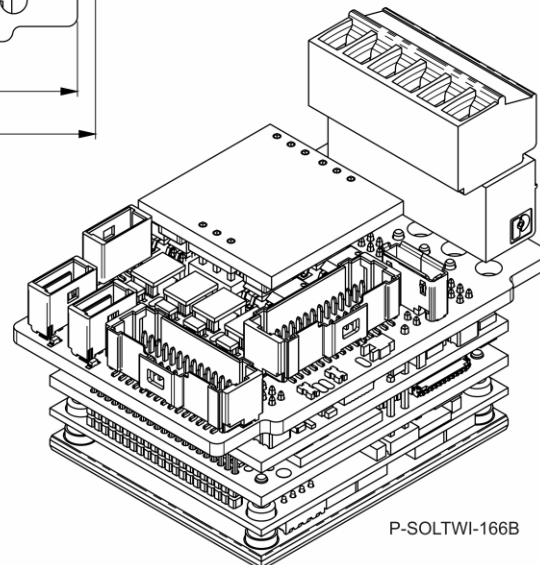

**Dimensions
(mm (in))**

EtherCAT
version with
vertical power
connector (No
heatsink)

49.4 x 32.4 x
36.3 mm (1.95"
x 1.28" x 1.43")

P-SOLTWI-166B

**Dimensions
(mm (in))**

EtherCAT
version with
horizontal
power
connector
(No heatsink)

49.2 x 32.4 x
26.8 mm (1.94"
x 1.28" x 1.06")

		Dimensions (mm (in))
<p>EtherCAT version with wires to power supply and motor (No heatsink)</p>	<p>4 x M2</p> <p>25.6</p> <p>30.6</p> <p>18.2</p> <p>24.6</p> <p>32.4</p> <p>47.6</p> <p>P-SOLTWI-167B</p>	<p>47.6 x 32.4 x 24.0 mm (1.87" x 1.28" x 0.95")</p>

**Dimensions
(mm (in))**

EtherCAT
version with
wires to power
supply and
motor(with
heatsink)

47.6 x 41.3 x
28.0 mm (1.87"
x 1.63" x 1.10")

**Dimensions
(mm (in))**

EtherCAT
version with
horizontal
power
connector (
with heatsink)

P-SOLTWI-168B

49.2 x 41.3 x
30.8 mm (1.94"
x 1.63" x 1.21")

**Dimensions
(mm (in))**

EtherCAT
version with
vertical power
connector (with
heatsink)

P-SOLTWI-169B

49.4 x 41.3 x
40.3 mm (1.95"
x 1.63" x 1.59")