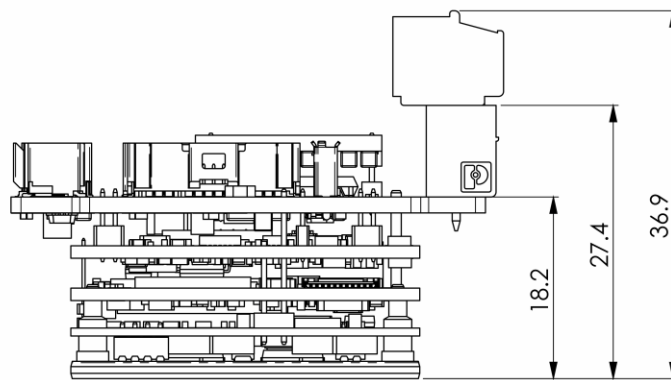

**Dimensions
(mm (in))**

EtherCAT
version with
vertical power
connector (No
heatsink)

49.4 x 32.4 x
36.3 mm (1.95"
x 1.28" x 1.43")

P-SOLTWI-166B

**Dimensions
(mm (in))**

EtherCAT
version with
horizontal
power
connector
(No heatsink)

49.2 x 32.4 x
26.8 mm (1.94"
x 1.28" x 1.06")

		Dimensions (mm (in))
<p>EtherCAT version with wires to power supply and motor (No heatsink)</p>	<p>4 x M2</p> <p>25.6</p> <p>30.6</p> <p>18.2</p> <p>24.6</p> <p>32.4</p> <p>47.6</p> <p>P-SOLTWI-167B</p>	<p>47.6 x 32.4 x 24.0 mm (1.87" x 1.28" x 0.95")</p>

**Dimensions
(mm (in))**

EtherCAT
version with
wires to power
supply and
motor(with
heatsink)

47.6 x 41.3 x
28.0 mm (1.87"
x 1.63" x 1.10")

**Dimensions
(mm (in))**

EtherCAT
version with
horizontal
power
connector (
with heatsink)

P-SOLTWI-168B

49.2 x 41.3 x
30.8 mm (1.94"
x 1.63" x 1.21")

**Dimensions
(mm (in))**

EtherCAT
version with
vertical power
connector (with
heatsink)

P-SOLTWI-169B

49.4 x 41.3 x
40.3 mm (1.95"
x 1.63" x 1.59")