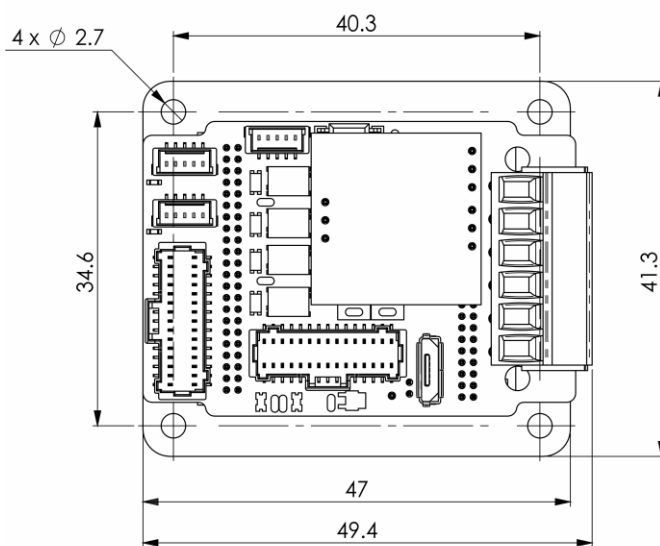

49.2 x 32.4 x
26.8 mm (1.94"
x 1.28" x 1.06")

		Dimensions (mm (in))
<p>EtherCAT version with wires to power supply and motor (No heatsink)</p>	<p>4 x M2</p> <p>25.6</p> <p>30.6</p> <p>18.2</p> <p>24.6</p> <p>32.4</p> <p>47.6</p> <p>P-SOLTWI-167B</p>	<p>47.6 x 32.4 x 24.0 mm (1.87" x 1.28" x 0.95")</p>

**Dimensions
(mm (in))**

EtherCAT
version with
wires to power
supply and
motor(with
heatsink)

47.6 x 41.3 x
28.0 mm (1.87"
x 1.63" x 1.10")

**Dimensions
(mm (in))**

EtherCAT
version with
horizontal
power
connector (
with heatsink)

P-SOLTWI-168B

49.2 x 41.3 x
30.8 mm (1.94"
x 1.63" x 1.21")

**Dimensions
(mm (in))**

EtherCAT
version with
vertical power
connector (with
heatsink)

P-SOLTWI-169B

49.4 x 41.3 x
40.3 mm (1.95"
x 1.63" x 1.59")

**Dimensions
(mm (in))**

Safe IO –
EtherCAT
version with
wires to power
supply and
motor (No
heatsink)

P-SOLTWI-SAFEIO-191A

47.4 x 37.9 x
24.8 mm (1.87"
x 1.49" x 0.98")

		Dimensions (mm (in))
<p>Safe IO – EtherCAT version with horizontal power connector (No heatsink)</p>		<p>47.4 x 37.9 x 26.8 mm (1.87" x 1.49" x 1.06")</p>
P-SOLTIW-SAFEIO-190A		