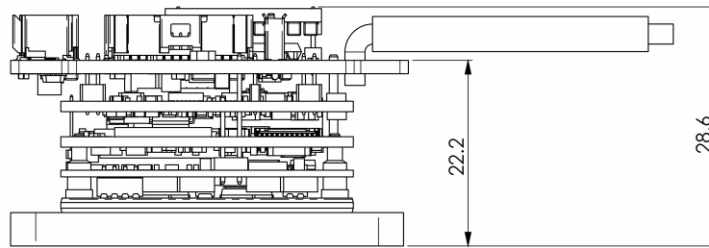

**Dimensions
(mm (in))**

EtherCAT
version with
vertical power
connector (No
heatsink)

49.4 x 32.4 x
36.3 mm (1.95"
x 1.28" x 1.43")

P-SOLTWI-166B

**Dimensions
(mm (in))**

EtherCAT
version with
horizontal
power
connector
(No heatsink)

49.2 x 32.4 x
26.8 mm (1.94"
x 1.28" x 1.06")

		Dimensions (mm (in))
<p>EtherCAT version with wires to power supply and motor (No heatsink)</p>	<p>4 x M2</p> <p>25.6</p> <p>30.6</p> <p>18.2</p> <p>24.6</p> <p>32.4</p> <p>47.6</p> <p>P-SOLTWI-167B</p>	<p>47.6 x 32.4 x 24.0 mm (1.87" x 1.28" x 0.95")</p>

**Dimensions
(mm (in))**

EtherCAT
version with
wires to power
supply and
motor(with
heatsink)

47.6 x 41.3 x
28.0 mm (1.87"
x 1.63" x 1.10")

**Dimensions
(mm (in))**

EtherCAT
version with
horizontal
power
connector (
with heatsink)

**Dimensions
(mm (in))**

Safe IO –
EtherCAT
version with
wires to power
supply and
motor (With
heatsink)

P-SOLTWI-SAFEIO-201A-A

47.4 x 41.3 x
29.0 mm (1.87"
x 1.63" x 1.14")

		Dimensions (mm (in))
<p>Safe IO – EtherCAT version with horizontal power connector (With heatsink)</p>		<p>47.4 x 37.9 x 27.4 mm (1.87" x 1.49" x 1.08")</p>
<p>P-SOLTWI-SAFEIO-200A</p>		