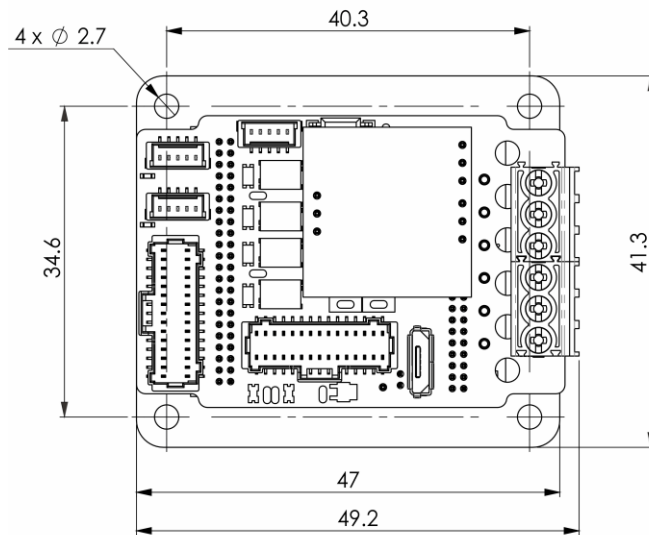

49.2 x 32.4 x
26.8 mm (1.94"
x 1.28" x 1.06")

		Dimensions (mm (in))
<p>EtherCAT version with wires to power supply and motor (No heatsink)</p>	<p>4 x M2</p> <p>25.6</p> <p>30.6</p> <p>18.2</p> <p>24.6</p> <p>32.4</p> <p>47.6</p> <p>P-SOLTWI-167B</p>	<p>47.6 x 32.4 x 24.0 mm (1.87" x 1.28" x 0.95")</p>

**Dimensions
(mm (in))**

EtherCAT
version with
wires to power
supply and
motor(with
heatsink)

47.6 x 41.3 x
28.0 mm (1.87"
x 1.63" x 1.10")

**Dimensions
(mm (in))**

EtherCAT
version with
horizontal
power
connector (
with heatsink)

P-SOLTWI-168B

49.2 x 41.3 x
30.8 mm (1.94"
x 1.63" x 1.21")

**Dimensions
(mm (in))**

EtherCAT
version with
vertical power
connector (with
heatsink)

P-SOLTWI-169B

49.4 x 41.3 x
40.3 mm (1.95"
x 1.63" x 1.59")

**Dimensions
(mm (in))**

Safe IO –
EtherCAT
version with
wires to power
supply and
motor (No
heatsink)

P-SOLTWI-SAFEIO-191A

47.4 x 37.9 x
24.8 mm (1.87"
x 1.49" x 0.98")

		Dimensions (mm (in))
<p>Safe IO – EtherCAT version with horizontal power connector (No heatsink)</p>		<p>47.4 x 37.9 x 26.8 mm (1.87" x 1.49" x 1.06")</p>
P-SOLTIW-SAFEIO-190A		