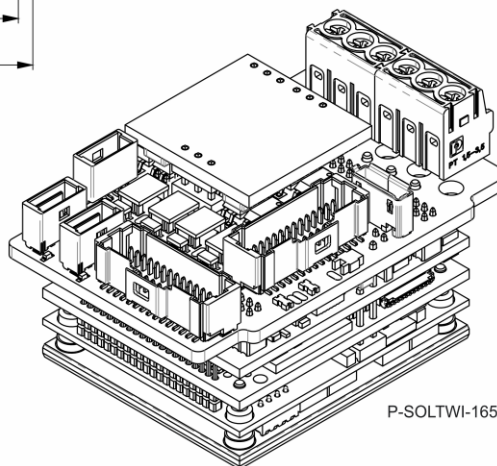

**Dimensions
(mm (in))**

EtherCAT
version with
vertical power
connector (No
heatsink)

49.4 x 32.4 x
36.3 mm (1.95"
x 1.28" x 1.43")

P-SOLTWI-166B

**Dimensions
(mm (in))**

EtherCAT
version with
horizontal
power
connector
(No heatsink)

49.2 x 32.4 x
26.8 mm (1.94"
x 1.28" x 1.06")

		Dimensions (mm (in))
<p>EtherCAT version with wires to power supply and motor (No heatsink)</p>	<p>4 x M2</p> <p>25.6</p> <p>30.6</p> <p>18.2</p> <p>24.6</p> <p>32.4</p> <p>47.6</p> <p>P-SOLTWI-167B</p>	<p>47.6 x 32.4 x 24.0 mm (1.87" x 1.28" x 0.95")</p>

**Dimensions
(mm (in))**

EtherCAT
version with
wires to power
supply and
motor(with
heatsink)

47.6 x 41.3 x
28.0 mm (1.87"
x 1.63" x 1.10")

**Dimensions
(mm (in))**

EtherCAT
version with
horizontal
power
connector (
with heatsink)

**Dimensions
(mm (in))**

Safe IO –
EtherCAT
version with
wires to power
supply and
motor (With
heatsink)

P-SOLTWI-SAFEIO-201A-A

47.4 x 41.3 x
29.0 mm (1.87"
x 1.63" x 1.14")

		Dimensions (mm (in))
<p>Safe IO – EtherCAT version with horizontal power connector (With heatsink)</p>		<p>47.4 x 37.9 x 27.4 mm (1.87" x 1.49" x 1.08")</p>
<p>P-SOLTWI-SAFEIO-200A</p>		