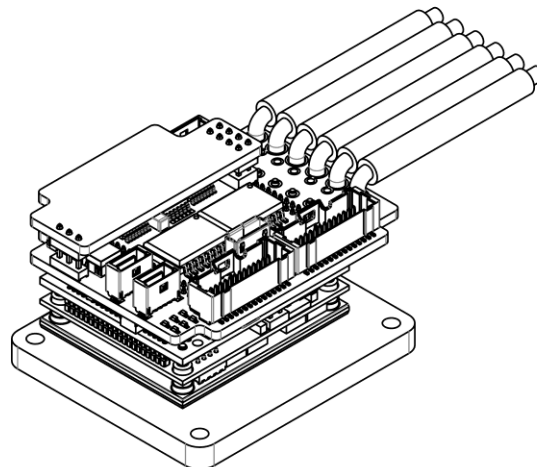

**Dimensions
(mm (in))**

EtherCAT
version with
wires to power
supply and
motor(with
heatsink)

47.6 x 41.3 x
28.0 mm (1.87"
x 1.63" x 1.10")

**Dimensions
(mm (in))**

EtherCAT
version with
horizontal
power
connector (
with heatsink)

P-SOLTWI-168B

49.2 x 41.3 x
30.8 mm (1.94"
x 1.63" x 1.21")

**Dimensions
(mm (in))**

EtherCAT
version with
vertical power
connector (with
heatsink)

P-SOLTWI-169B

49.4 x 41.3 x
40.3 mm (1.95"
x 1.63" x 1.59")

**Dimensions
(mm (in))**

Safe IO –
EtherCAT
version with
wires to power
supply and
motor (No
heatsink)

P-SOLTWI-SAFEIO-191A

47.4 x 37.9 x
24.8 mm (1.87"
x 1.49" x 0.98")

		Dimensions (mm (in))
<p>Safe IO – EtherCAT version with horizontal power connector (No heatsink)</p>		<p>47.4 x 37.9 x 26.8 mm (1.87" x 1.49" x 1.06")</p>
P-SOLTIW-SAFEIO-190A		

**Dimensions
(mm (in))**

Safe IO –
EtherCAT
version with
wires to power
supply and
motor (With
heatsink)

P-SOLTWI-SAFEIO-201A-A

47.4 x 41.3 x
29.0 mm (1.87"
x 1.63" x 1.14")

		Dimensions (mm (in))
<p>Safe IO – EtherCAT version with horizontal power connector (With heatsink)</p>		<p>47.4 x 37.9 x 27.4 mm (1.87" x 1.49" x 1.08")</p>
<p>P-SOLTWI-SAFEIO-200A</p>		