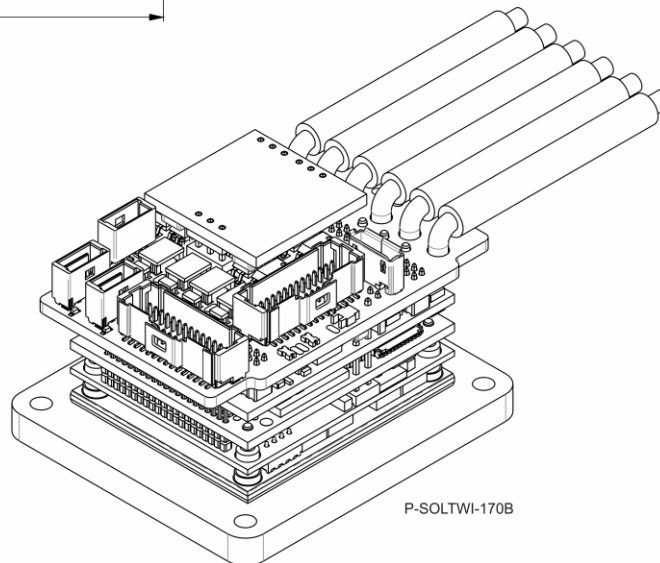

**Dimensions
(mm (in))**

EtherCAT
version with
vertical power
connector (No
heatsink)

49.4 x 32.4 x
36.3 mm (1.95"
x 1.28" x 1.43")

P-SOLTWI-166B

**Dimensions
(mm (in))**

EtherCAT
version with
horizontal
power
connector
(No heatsink)

49.2 x 32.4 x
26.8 mm (1.94"
x 1.28" x 1.06")

		Dimensions (mm (in))
<p>EtherCAT version with wires to power supply and motor (No heatsink)</p>	<p>4 x M2</p> <p>25.6</p> <p>30.6</p> <p>18.2</p> <p>24.6</p> <p>32.4</p> <p>47.6</p> <p>P-SOLTWI-167B</p>	<p>47.6 x 32.4 x 24.0 mm (1.87" x 1.28" x 0.95")</p>

**Dimensions
(mm (in))**

EtherCAT
version with
wires to power
supply and
motor(with
heatsink)

47.6 x 41.3 x
28.0 mm (1.87"
x 1.63" x 1.10")

**Dimensions
(mm (in))**

EtherCAT
version with
horizontal
power
connector (
with heatsink)

P-SOLTWI-168B

49.2 x 41.3 x
30.8 mm (1.94"
x 1.63" x 1.21")

**Dimensions
(mm (in))**

EtherCAT
version with
vertical power
connector (with
heatsink)

P-SOLTWI-169B

49.4 x 41.3 x
40.3 mm (1.95"
x 1.63" x 1.59")