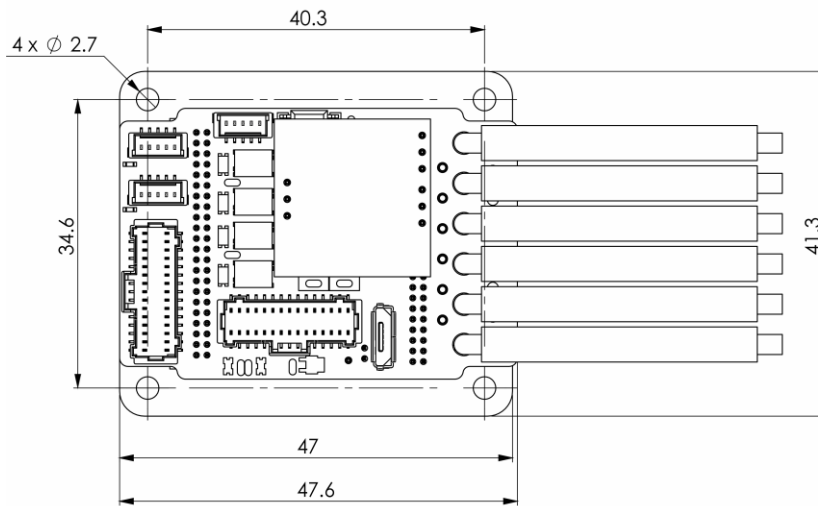

**Dimensions
(mm (in))**

EtherCAT
version with
vertical power
connector (No
heatsink)

49.4 x 32.4 x
36.3 mm (1.95"
x 1.28" x 1.43")

P-SOLTWI-166B

**Dimensions
(mm (in))**

EtherCAT
version with
horizontal
power
connector
(No heatsink)

49.2 x 32.4 x
26.8 mm (1.94"
x 1.28" x 1.06")

		Dimensions (mm (in))
<p>EtherCAT version with wires to power supply and motor (No heatsink)</p>	<p>4 x M2</p> <p>25.6</p> <p>30.6</p> <p>18.2</p> <p>24.6</p> <p>32.4</p> <p>47.6</p> <p>P-SOLTWI-167B</p>	<p>47.6 x 32.4 x 24.0 mm (1.87" x 1.28" x 0.95")</p>

**Dimensions
(mm (in))**

EtherCAT
version with
wires to power
supply and
motor(with
heatsink)

47.6 x 41.3 x
28.0 mm (1.87"
x 1.63" x 1.10")

**Dimensions
(mm (in))**

EtherCAT
version with
horizontal
power
connector (
with heatsink)

P-SOLTWI-168B

49.2 x 41.3 x
30.8 mm (1.94"
x 1.63" x 1.21")

**Dimensions
(mm (in))**

EtherCAT
version with
vertical power
connector (with
heatsink)

P-SOLTWI-169B

49.4 x 41.3 x
40.3 mm (1.95"
x 1.63" x 1.59")