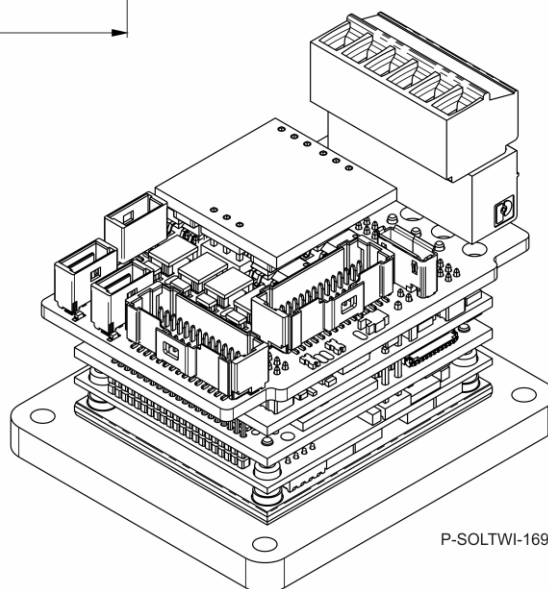

49.2 x 32.4 x
26.8 mm (1.94"
x 1.28" x 1.06")

		Dimensions (mm (in))
<p>EtherCAT version with wires to power supply and motor (No heatsink)</p>	<p>4 x M2</p> <p>25.6</p> <p>30.6</p> <p>18.2</p> <p>24.6</p> <p>32.4</p> <p>47.6</p> <p>P-SOLTWI-167B</p>	<p>47.6 x 32.4 x 24.0 mm (1.87" x 1.28" x 0.95")</p>

**Dimensions
(mm (in))**

EtherCAT
version with
wires to power
supply and
motor(with
heatsink)

47.6 x 41.3 x
28.0 mm (1.87"
x 1.63" x 1.10")

**Dimensions
(mm (in))**

EtherCAT
version with
horizontal
power
connector (
with heatsink)

P-SOLTWI-168B

49.2 x 41.3 x
30.8 mm (1.94"
x 1.63" x 1.21")

**Dimensions
(mm (in))**

EtherCAT
version with
vertical power
connector (with
heatsink)

P-SOLTWI-169B

49.4 x 41.3 x
40.3 mm (1.95"
x 1.63" x 1.59")

**Dimensions
(mm (in))**

Safe IO –
EtherCAT
version with
wires to power
supply and
motor (No
heatsink)

P-SOLTWI-SAFEIO-191A

47.4 x 37.9 x
24.8 mm (1.87"
x 1.49" x 0.98")

		Dimensions (mm (in))
<p>Safe IO – EtherCAT version with horizontal power connector (No heatsink)</p>		<p>47.4 x 37.9 x 26.8 mm (1.87" x 1.49" x 1.06")</p>
P-SOLTIW-SAFEIO-190A		