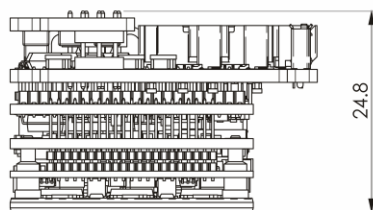

**Dimensions
(mm (in))**

EtherCAT
version with
wires to power
supply and
motor(with
heatsink)

47.6 x 41.3 x
28.0 mm (1.87"
x 1.63" x 1.10")

**Dimensions
(mm (in))**

EtherCAT
version with
horizontal
power
connector (
with heatsink)

P-SOLTWI-168B

49.2 x 41.3 x
30.8 mm (1.94"
x 1.63" x 1.21")

**Dimensions
(mm (in))**

EtherCAT
version with
vertical power
connector (with
heatsink)

P-SOLTWI-169B

49.4 x 41.3 x
40.3 mm (1.95"
x 1.63" x 1.59")

**Dimensions
(mm (in))**

Safe IO –
EtherCAT
version with
wires to power
supply and
motor (No
heatsink)

P-SOLTWI-SAFEIO-191A

47.4 x 37.9 x
24.8 mm (1.87"
x 1.49" x 0.98")

		Dimensions (mm (in))
<p>Safe IO – EtherCAT version with horizontal power connector (No heatsink)</p>		<p>47.4 x 37.9 x 26.8 mm (1.87" x 1.49" x 1.06")</p>
P-SOLTIW-SAFEIO-190A		

**Dimensions
(mm (in))**

Safe IO –
EtherCAT
version with
wires to power
supply and
motor (With
heatsink)

P-SOLTWI-SAFEIO-201A-A

47.4 x 41.3 x
29.0 mm (1.87"
x 1.63" x 1.14")

		Dimensions (mm (in))
<p>Safe IO – EtherCAT version with horizontal power connector (With heatsink)</p>		<p>47.4 x 37.9 x 27.4 mm (1.87" x 1.49" x 1.08")</p>
<p>P-SOLTWI-SAFEIO-200A</p>		