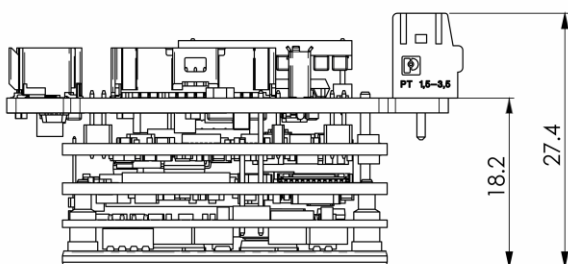

**Dimensions
(mm (in))**

EtherCAT
version with
vertical power
connector (No
heatsink)

49.4 x 32.4 x
36.3 mm (1.95"
x 1.28" x 1.43")

P-SOLTWI-166B

**Dimensions
(mm (in))**

EtherCAT
version with
horizontal
power
connector
(No heatsink)

49.2 x 32.4 x
26.8 mm (1.94"
x 1.28" x 1.06")

		Dimensions (mm (in))
<p>EtherCAT version with wires to power supply and motor (No heatsink)</p>	<p>4 x M2</p> <p>25.6</p> <p>30.6</p> <p>18.2</p> <p>24.6</p> <p>32.4</p> <p>47.6</p> <p>P-SOLTWI-167B</p>	<p>47.6 x 32.4 x 24.0 mm (1.87" x 1.28" x 0.95")</p>

**Dimensions
(mm (in))**

EtherCAT
version with
wires to power
supply and
motor(with
heatsink)

47.6 x 41.3 x
28.0 mm (1.87"
x 1.63" x 1.10")

**Dimensions
(mm (in))**

EtherCAT
version with
horizontal
power
connector (
with heatsink)

**Dimensions
(mm (in))**

Safe IO –
EtherCAT
version with
wires to power
supply and
motor (With
heatsink)

P-SOLTWI-SAFEIO-201A-A

47.4 x 41.3 x
29.0 mm (1.87"
x 1.63" x 1.14")

		Dimensions (mm (in))
<p>Safe IO – EtherCAT version with horizontal power connector (With heatsink)</p>		<p>47.4 x 37.9 x 27.4 mm (1.87" x 1.49" x 1.08")</p>
<p>P-SOLTWI-SAFEIO-200A</p>		