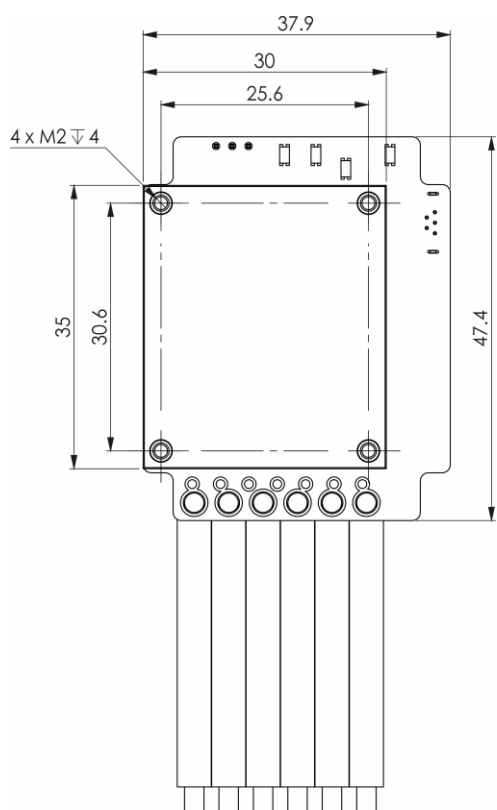

**Dimensions
(mm (in))**

EtherCAT
version with
wires to power
supply and
motor(with
heatsink)

47.6 x 41.3 x
28.0 mm (1.87"
x 1.63" x 1.10")

**Dimensions
(mm (in))**

EtherCAT
version with
horizontal
power
connector (
with heatsink)

P-SOLTWI-168B

49.2 x 41.3 x
30.8 mm (1.94"
x 1.63" x 1.21")

**Dimensions
(mm (in))**

EtherCAT
version with
vertical power
connector (with
heatsink)

P-SOLTWI-169B

49.4 x 41.3 x
40.3 mm (1.95"
x 1.63" x 1.59")

**Dimensions
(mm (in))**

Safe IO –
EtherCAT
version with
wires to power
supply and
motor (No
heatsink)

P-SOLTWI-SAFEIO-191A

47.4 x 37.9 x
24.8 mm (1.87"
x 1.49" x 0.98")

		Dimensions (mm (in))
<p>Safe IO – EtherCAT version with horizontal power connector (No heatsink)</p>		<p>47.4 x 37.9 x 26.8 mm (1.87" x 1.49" x 1.06")</p>
P-SOLTIW-SAFEIO-190A		

**Dimensions
(mm (in))**

Safe IO –
EtherCAT
version with
wires to power
supply and
motor (With
heatsink)

P-SOLTWI-SAFEIO-201A-A

47.4 x 41.3 x
29.0 mm (1.87"
x 1.63" x 1.14")

		Dimensions (mm (in))
<p>Safe IO – EtherCAT version with horizontal power connector (With heatsink)</p>		<p>47.4 x 37.9 x 27.4 mm (1.87" x 1.49" x 1.08")</p>
<p>P-SOLTWI-SAFEIO-200A</p>		