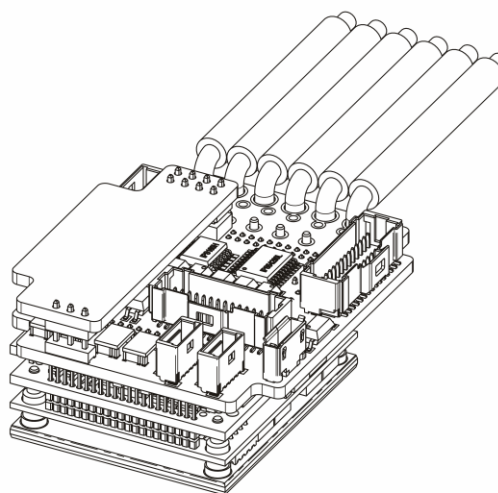

**Dimensions
(mm (in))**

EtherCAT
version with
wires to power
supply and
motor(with
heatsink)

47.6 x 41.3 x
28.0 mm (1.87"
x 1.63" x 1.10")

**Dimensions
(mm (in))**

EtherCAT
version with
horizontal
power
connector (
with heatsink)

P-SOLTWI-168B

49.2 x 41.3 x
30.8 mm (1.94"
x 1.63" x 1.21")

**Dimensions
(mm (in))**

EtherCAT
version with
vertical power
connector (with
heatsink)

P-SOLTWI-169B

49.4 x 41.3 x
40.3 mm (1.95"
x 1.63" x 1.59")

**Dimensions
(mm (in))**

Safe IO –
EtherCAT
version with
wires to power
supply and
motor (No
heatsink)

P-SOLTWI-SAFEIO-191A

47.4 x 37.9 x
24.8 mm (1.87"
x 1.49" x 0.98")

		Dimensions (mm (in))
<p>Safe IO – EtherCAT version with horizontal power connector (No heatsink)</p>		<p>47.4 x 37.9 x 26.8 mm (1.87" x 1.49" x 1.06")</p>
P-SOLTIW-SAFEIO-190A		

**Dimensions
(mm (in))**

Safe IO –
EtherCAT
version with
wires to power
supply and
motor (With
heatsink)

P-SOLTWI-SAFEIO-201A-A

47.4 x 41.3 x
29.0 mm (1.87"
x 1.63" x 1.14")

		Dimensions (mm (in))
<p>Safe IO – EtherCAT version with horizontal power connector (With heatsink)</p>		<p>47.4 x 37.9 x 27.4 mm (1.87" x 1.49" x 1.08")</p>
<p>P-SOLTWI-SAFEIO-200A</p>		