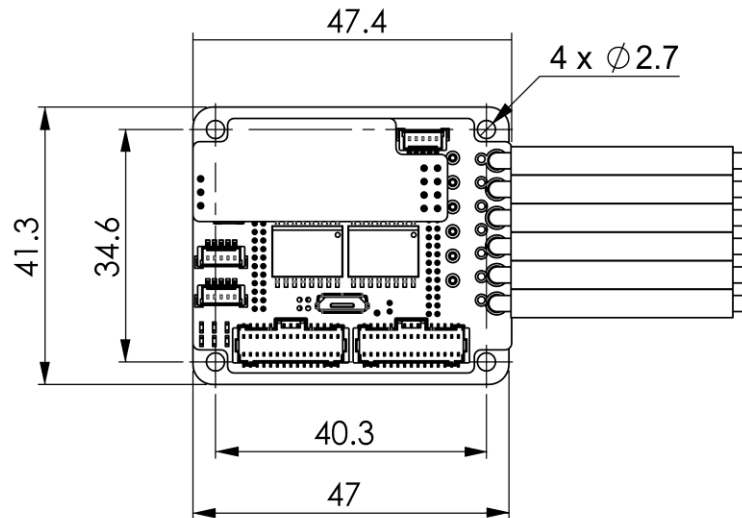

**Dimensions
(mm (in))**

EtherCAT
version with
wires to power
supply and
motor(with
heatsink)

47.6 x 41.3 x
28.0 mm (1.87"
x 1.63" x 1.10")

**Dimensions
(mm (in))**

EtherCAT
version with
horizontal
power
connector (
with heatsink)

P-SOLTWI-168B

49.2 x 41.3 x
30.8 mm (1.94"
x 1.63" x 1.21")

**Dimensions
(mm (in))**

EtherCAT
version with
vertical power
connector (with
heatsink)

P-SOLTWI-169B

49.4 x 41.3 x
40.3 mm (1.95"
x 1.63" x 1.59")

**Dimensions
(mm (in))**

Safe IO –
EtherCAT
version with
wires to power
supply and
motor (No
heatsink)

P-SOLTWI-SAFEIO-191A

47.4 x 37.9 x
24.8 mm (1.87"
x 1.49" x 0.98")

		Dimensions (mm (in))
<p>Safe IO – EtherCAT version with horizontal power connector (No heatsink)</p>		<p>47.4 x 37.9 x 26.8 mm (1.87" x 1.49" x 1.06")</p>
P-SOLTIW-SAFEIO-190A		

**Dimensions
(mm (in))**

Safe IO –
EtherCAT
version with
wires to power
supply and
motor (With
heatsink)

P-SOLTWI-SAFEIO-201A-A

47.4 x 41.3 x
29.0 mm (1.87"
x 1.63" x 1.14")

		Dimensions (mm (in))
<p>Safe IO – EtherCAT version with horizontal power connector (With heatsink)</p>		<p>47.4 x 37.9 x 27.4 mm (1.87" x 1.49" x 1.08")</p>
<p>P-SOLTWI-SAFEIO-200A</p>		