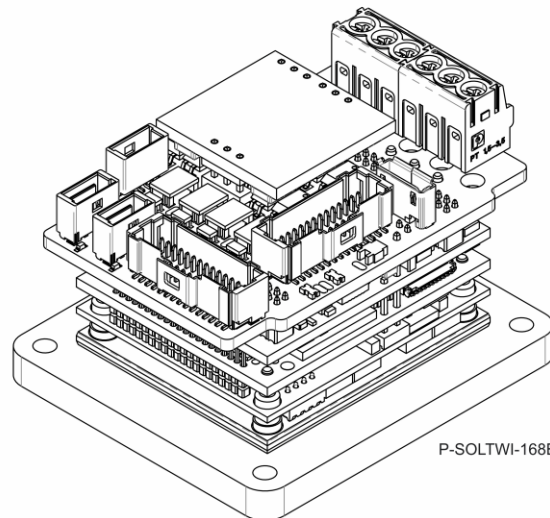

49.2 x 32.4 x
26.8 mm (1.94"
x 1.28" x 1.06")

		Dimensions (mm (in))
<p>EtherCAT version with wires to power supply and motor (No heatsink)</p>	<p>4 x M2</p> <p>25.6</p> <p>30.6</p> <p>18.2</p> <p>24.6</p> <p>32.4</p> <p>47.6</p> <p>P-SOLTWI-167B</p>	<p>47.6 x 32.4 x 24.0 mm (1.87" x 1.28" x 0.95")</p>

**Dimensions
(mm (in))**

EtherCAT
version with
wires to power
supply and
motor(with
heatsink)

47.6 x 41.3 x
28.0 mm (1.87"
x 1.63" x 1.10")

**Dimensions
(mm (in))**

EtherCAT
version with
horizontal
power
connector (
with heatsink)

P-SOLTWI-168B

49.2 x 41.3 x
30.8 mm (1.94"
x 1.63" x 1.21")

**Dimensions
(mm (in))**

EtherCAT
version with
vertical power
connector (with
heatsink)

P-SOLTWI-169B

49.4 x 41.3 x
40.3 mm (1.95"
x 1.63" x 1.59")

**Dimensions
(mm (in))**

Safe IO –
EtherCAT
version with
wires to power
supply and
motor (No
heatsink)

P-SOLTWI-SAFEIO-191A

47.4 x 37.9 x
24.8 mm (1.87"
x 1.49" x 0.98")

		Dimensions (mm (in))
<p>Safe IO – EtherCAT version with horizontal power connector (No heatsink)</p>		<p>47.4 x 37.9 x 26.8 mm (1.87" x 1.49" x 1.06")</p>
P-SOLTIW-SAFEIO-190A		