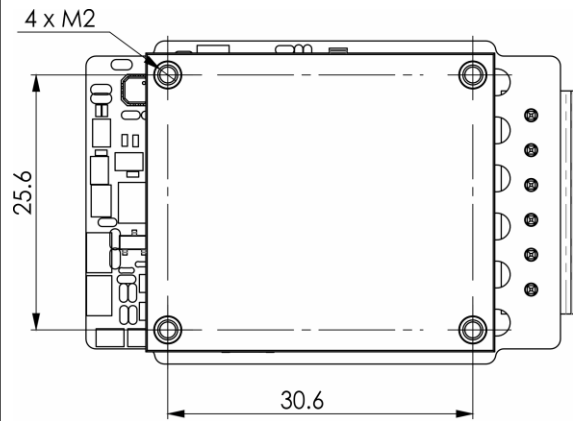

**Dimensions
(mm (in))**

EtherCAT
version with
vertical power
connector (No
heatsink)

49.4 x 32.4 x
36.3 mm (1.95"
x 1.28" x 1.43")

P-SOLTWI-166B

**Dimensions
(mm (in))**

EtherCAT
version with
horizontal
power
connector
(No heatsink)

49.2 x 32.4 x
26.8 mm (1.94"
x 1.28" x 1.06")

		Dimensions (mm (in))
<p>EtherCAT version with wires to power supply and motor (No heatsink)</p>	<p>4 x M2</p> <p>25.6</p> <p>30.6</p> <p>18.2</p> <p>24.6</p> <p>32.4</p> <p>47.6</p> <p>P-SOLTWI-167B</p>	<p>47.6 x 32.4 x 24.0 mm (1.87" x 1.28" x 0.95")</p>

**Dimensions
(mm (in))**

EtherCAT
version with
wires to power
supply and
motor(with
heatsink)

47.6 x 41.3 x
28.0 mm (1.87"
x 1.63" x 1.10")

**Dimensions
(mm (in))**

EtherCAT
version with
horizontal
power
connector (
with heatsink)

P-SOLTWI-168B

49.2 x 41.3 x
30.8 mm (1.94"
x 1.63" x 1.21")

**Dimensions
(mm (in))**

EtherCAT
version with
vertical power
connector (with
heatsink)

P-SOLTWI-169B

49.4 x 41.3 x
40.3 mm (1.95"
x 1.63" x 1.59")