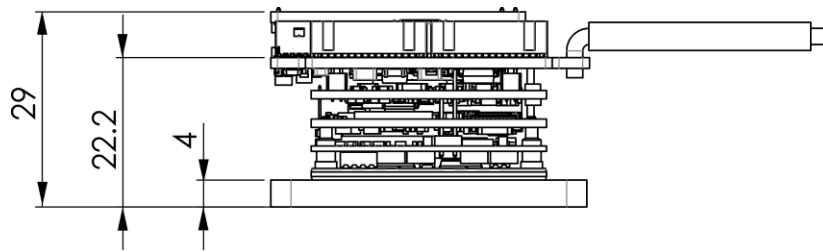

**Dimensions
(mm (in))**

EtherCAT
version with
wires to power
supply and
motor(with
heatsink)

47.6 x 41.3 x
28.0 mm (1.87"
x 1.63" x 1.10")

**Dimensions
(mm (in))**

EtherCAT
version with
horizontal
power
connector (
with heatsink)

P-SOLTWI-168B

49.2 x 41.3 x
30.8 mm (1.94"
x 1.63" x 1.21")

**Dimensions
(mm (in))**

EtherCAT
version with
vertical power
connector (with
heatsink)

P-SOLTWI-169B

49.4 x 41.3 x
40.3 mm (1.95"
x 1.63" x 1.59")

**Dimensions
(mm (in))**

Safe IO –
EtherCAT
version with
wires to power
supply and
motor (No
heatsink)

P-SOLTWI-SAFEIO-191A

47.4 x 37.9 x
24.8 mm (1.87"
x 1.49" x 0.98")

		Dimensions (mm (in))
<p>Safe IO – EtherCAT version with horizontal power connector (No heatsink)</p>		<p>47.4 x 37.9 x 26.8 mm (1.87" x 1.49" x 1.06")</p>
P-SOLTIW-SAFEIO-190A		

**Dimensions
(mm (in))**

Safe IO –
EtherCAT
version with
wires to power
supply and
motor (With
heatsink)

P-SOLTWI-SAFEIO-201A-A

47.4 x 41.3 x
29.0 mm (1.87"
x 1.63" x 1.14")

		Dimensions (mm (in))
<p>Safe IO – EtherCAT version with horizontal power connector (With heatsink)</p>		<p>47.4 x 37.9 x 27.4 mm (1.87" x 1.49" x 1.08")</p>
<p>P-SOLTWI-SAFEIO-200A</p>		