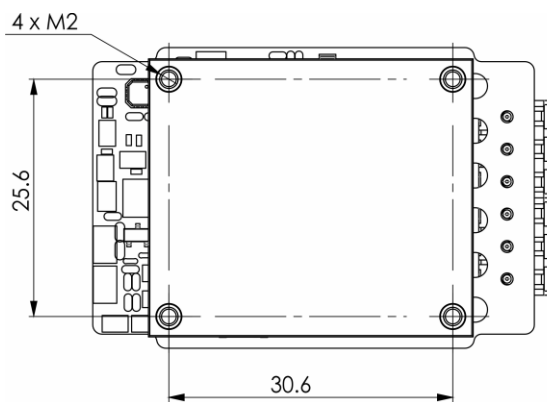

**Dimensions
(mm (in))**

EtherCAT
version with
vertical power
connector (No
heatsink)

49.4 x 32.4 x
36.3 mm (1.95"
x 1.28" x 1.43")

P-SOLTWI-166B

**Dimensions
(mm (in))**

EtherCAT
version with
horizontal
power
connector
(No heatsink)

49.2 x 32.4 x
26.8 mm (1.94"
x 1.28" x 1.06")

		Dimensions (mm (in))
<p>EtherCAT version with wires to power supply and motor (No heatsink)</p>	<p>4 x M2</p> <p>25.6</p> <p>30.6</p> <p>18.2</p> <p>24.6</p> <p>32.4</p> <p>47.6</p> <p>P-SOLTWI-167B</p>	<p>47.6 x 32.4 x 24.0 mm (1.87" x 1.28" x 0.95")</p>

**Dimensions
(mm (in))**

EtherCAT
version with
wires to power
supply and
motor(with
heatsink)

47.6 x 41.3 x
28.0 mm (1.87"
x 1.63" x 1.10")

**Dimensions
(mm (in))**

EtherCAT
version with
horizontal
power
connector (
with heatsink)

P-SOLTWI-168B

49.2 x 41.3 x
30.8 mm (1.94"
x 1.63" x 1.21")

**Dimensions
(mm (in))**

EtherCAT
version with
vertical power
connector (with
heatsink)

P-SOLTWI-169B

49.4 x 41.3 x
40.3 mm (1.95"
x 1.63" x 1.59")